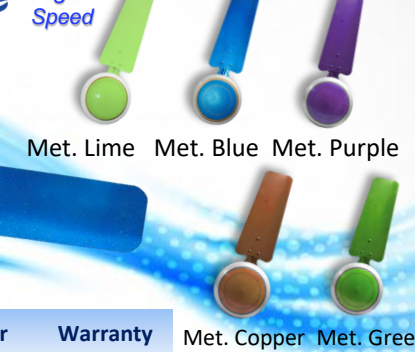

GI36 MET

Sweep	Speed	Power	Warranty
900 mm	650 rpm	80-85 W	2 Years