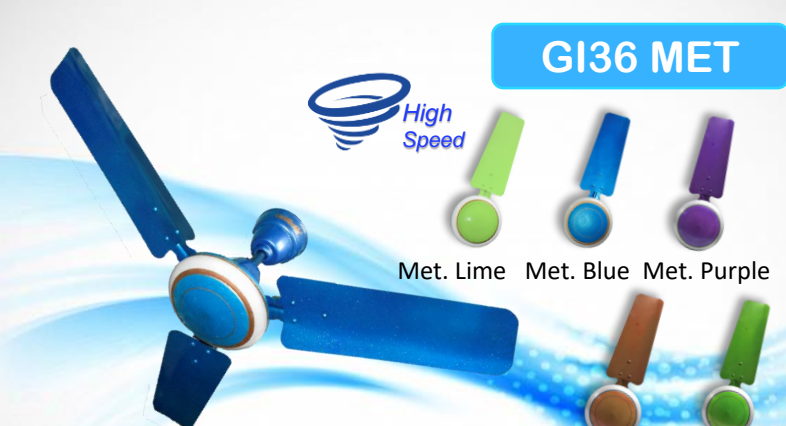

GI36 MET

Sweep	Speed	Power	Warranty
900 mm	650 rpm	80-85 W	2 Years