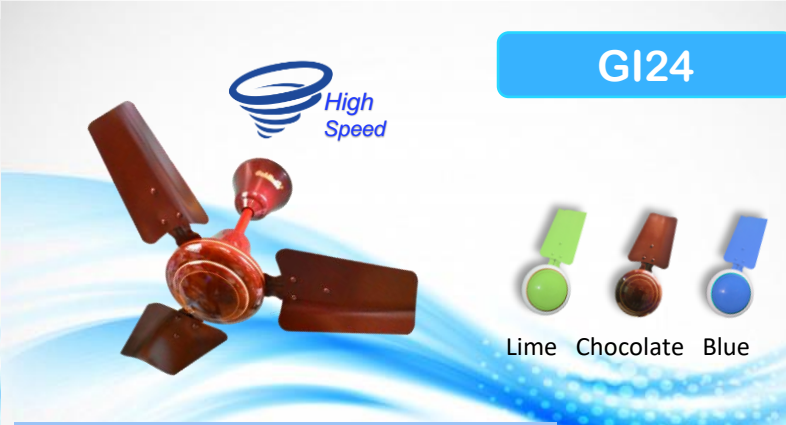

GI24

Sweep	Speed	Power	Warranty
600 mm	900 rpm	80-85 W	2 Years