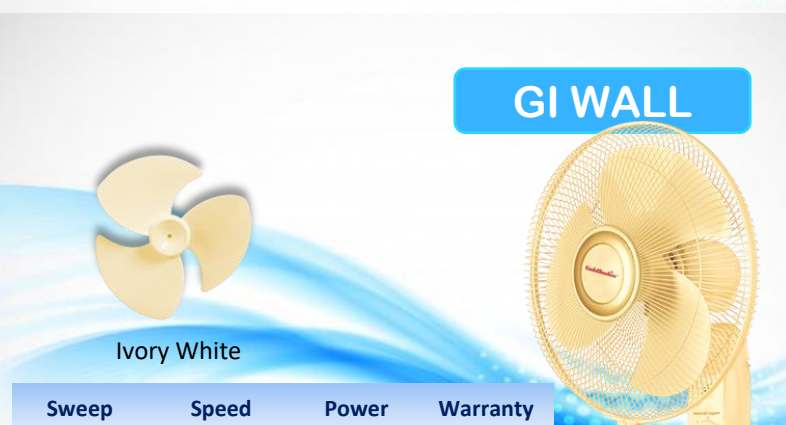

GI WALL

Sweep	Speed	Power	Warranty
300 mm	2100 rpm	75-80 W	2 Years
400 mm	2100 rpm	75-80 W	2 Years