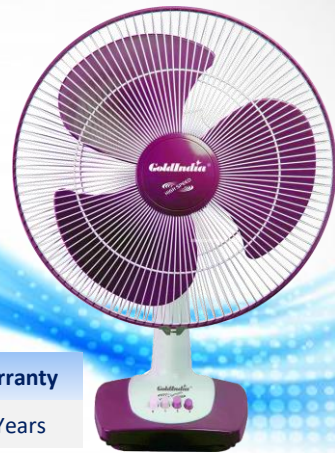

TIGER-N.S.

Steel Gray

Sweep	Speed	Power	Warranty
300 mm	1650 rpm	65-70 W	2 Years

MILLENIUM

Ribbon Blue Brick Red

Sweep	Speed	Power	Warranty
400 mm	1650 rpm	65-70 W	2 Years

N-87

Blue Purple Maroon

Sweep	Speed	Power	Warranty
400 mm	2200 rpm	80-85 W	2 Years

GI FARATA 20

Double Bearing

Heavy Duty

Metal Blade

Sweep	Speed	Power	Warranty
20 inch	1400 rpm	130 W	1 Year

PEDESTAL

Maroon